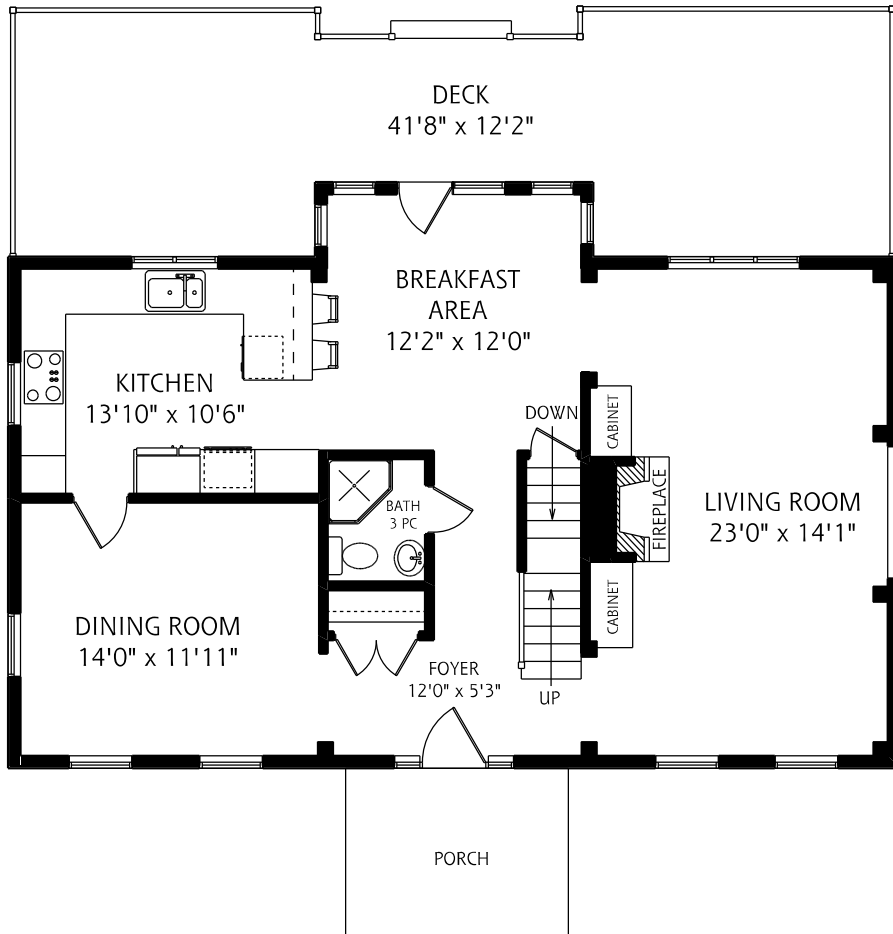

156 VALLEY CRESCENT

MAIN FLOOR
1,070 SQUARE FEET

ALL MEASUREMENTS SHOULD BE CONSIDERED APPROXIMATE

SECOND FLOOR
960 SQUARE FEET

LOWER LEVEL
1,070 SQUARE FEET