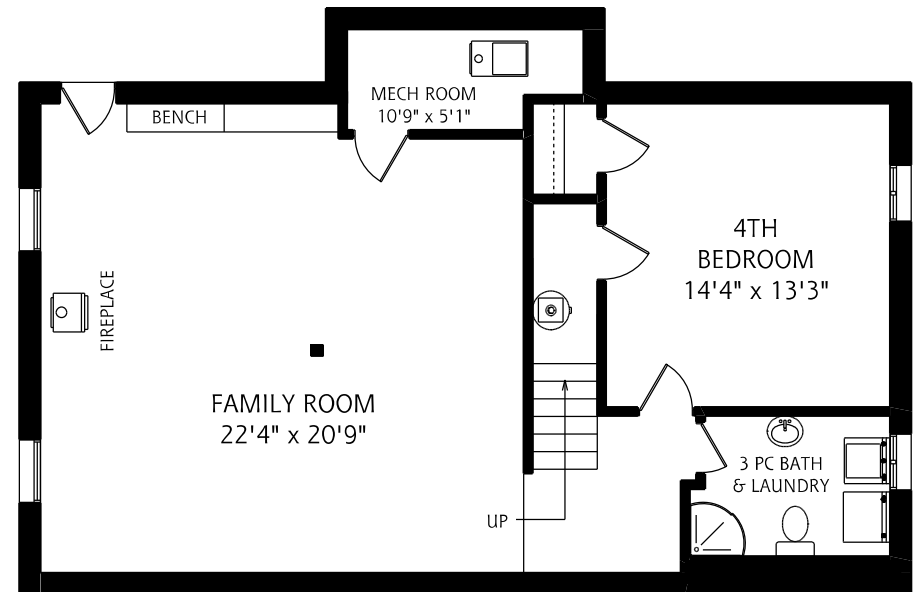

156 VALLEY CRESCENT

MAIN FLOOR
1,070 SQUARE FEET

ALL MEASUREMENTS SHOULD BE CONSIDERED APPROXIMATE

SECOND FLOOR
960 SQUARE FEET

LOWER LEVEL
1,070 SQUARE FEET