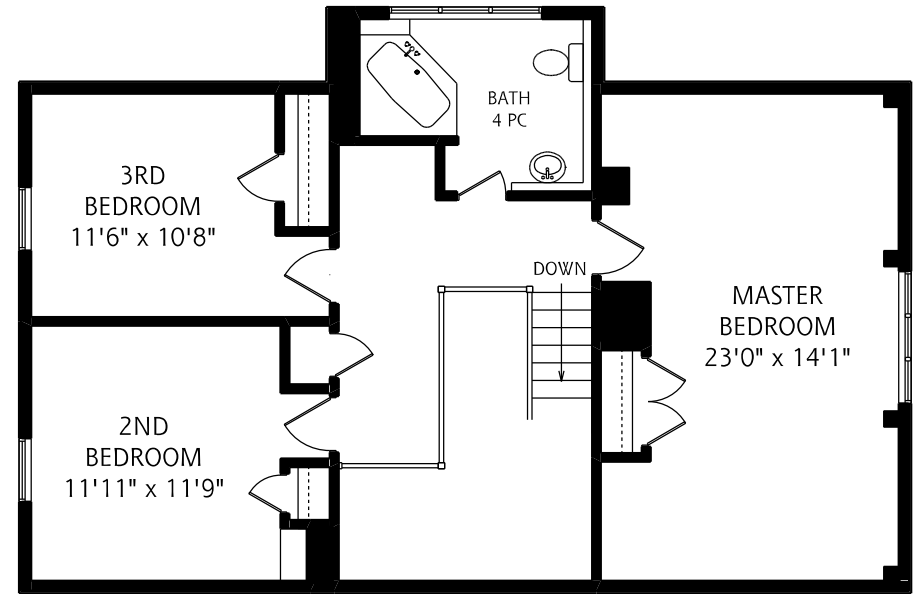

156 VALLEY CRESCENT

MAIN FLOOR
1,070 SQUARE FEET

ALL MEASUREMENTS SHOULD BE CONSIDERED APPROXIMATE

SECOND FLOOR
960 SQUARE FEET

LOWER LEVEL
1,070 SQUARE FEET